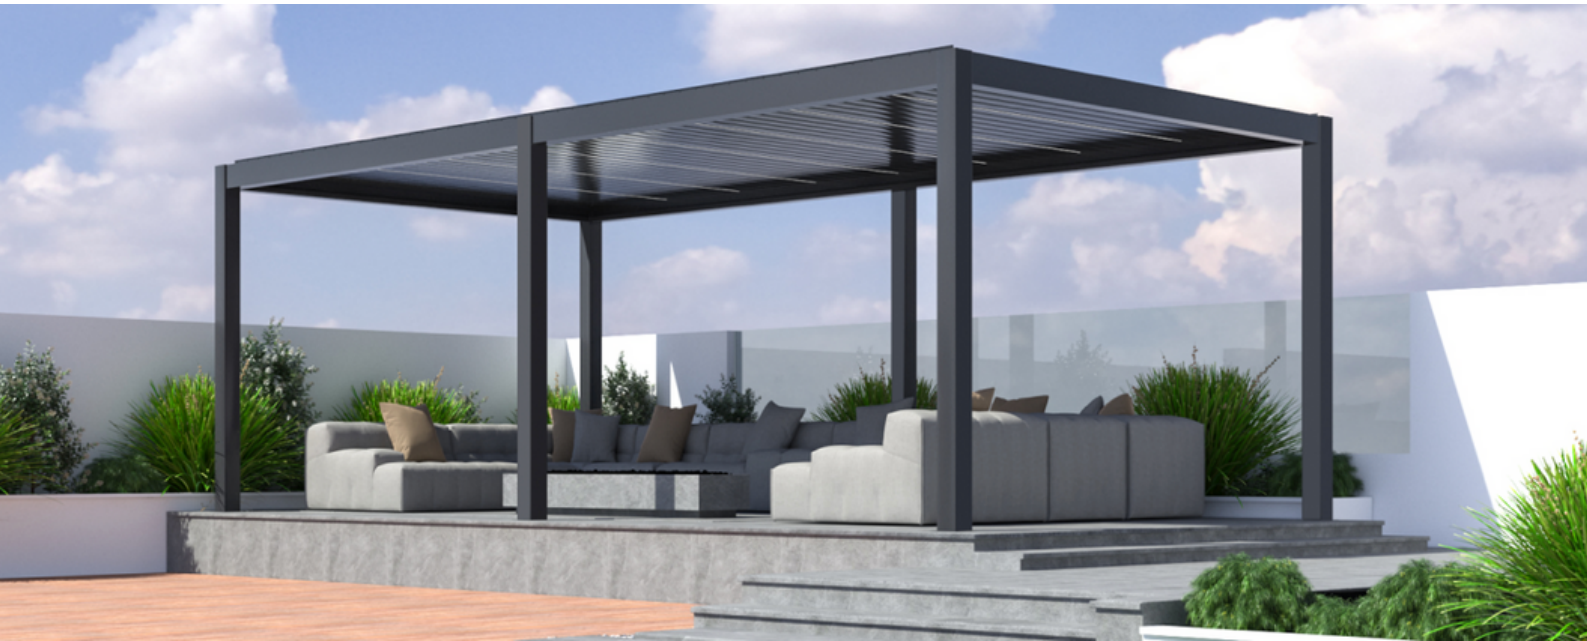

ALUCIT PERGO M8

Aluminium Louvered Roofs

Alucit Pergo M8 is a new advanced model of Alucit Louvered Roofs. The product is made up of aluminium. It is sleek and offers a lot of modern benefits in installation and longevity. The louvers open on their axis at 110° , making the sky visible and enhancing the vision and feeling of being outdoors.

How it Works

Alucit Pergo M8 louvered roofs can be installed to enhance any outdoor area, offering protection from the rain, and 100% utility of open spaces throughout all seasons.

Applications include coverage over various areas like:

Jacuzzi | Swimming Pool | Outdoor Seating | Entrance Canopy | Porch | Garden | Courtyard

A Wide Range of Stunning Features

- Can accept **bespoke design** to suit various project demands.
- The louvers can rotate from **0° fully closing** to **110° fully opening**.
- The louvers come with a weather strip to keep them **100% waterproof** when it rains.
- Standard **dimnable LED** strip lights (in between 3000K warm and 6000K cold color).
- The whole framework is made of **6063-T6 aluminium alloy** with great rigidity.
- Innovative and patented post design with **dual cavities to separate the water from the electricity** for outdoor safety use.
- The interlocking post and beam allows **greater structural stability and rigidity**.
- The pergola roof is fabricated as modular units to ensure **user-friendly, easy and quick assembly**.
- The structure offers **cost-savings** for your projects.

Integrated Controller

Integrated Controller

Wire Outlet from Post Bottom

The Alucit Pergo M8 Controller is designed as a hub that allows controlling the pergola motors, LED strip lights and ziptrack blind motors in just one remote solution. It's easy to replace or maintain, since this controller is housed on inner cavity of the upper post and invisible from sight.