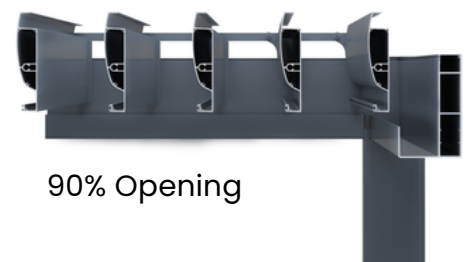

ALUCIT PERGO M8

Aluminium Louvered Roofs

Alucit Pergo M8 is a new advanced model of Alucit Louvered Roofs. The product is made up of aluminium. It is sleek and offers a lot of modern benefits in installation and longevity. The louvers open on their axis at 110° , making the sky visible and enhancing the vision and feeling of being outdoors.

How it Works

Alucit Pergo M8 louvered roofs can be installed to enhance any outdoor area, offering protection from the rain, and 100% utility of open spaces throughout all seasons.

Applications include coverage over various areas like:

Jacuzzi | Swimming Pool | Outdoor Seating | Entrance Canopy | Porch | Garden | Courtyard

A Wide Range of Stunning Features

- Can accept **bespoke design** to suit various project demands.
- The louvers can rotate from **0° fully closing** to **110° fully opening**.
- The louvers come with a weather strip to keep them **100% waterproof** when it rains.
- Standard **dimnable LED** strip lights (in between 3000K warm and 6000K cold color).
- The whole framework is made of **6063-T6 aluminium alloy** with great rigidity.
- Innovative and patented post design with **dual cavities to separate the water from the electricity** for outdoor safety use.
- The interlocking post and beam allows **greater structural stability and rigidity**.
- The pergola roof is fabricated as modular units to ensure **user-friendly, easy and quick assembly**.
- The structure offers **cost-savings** for your projects.