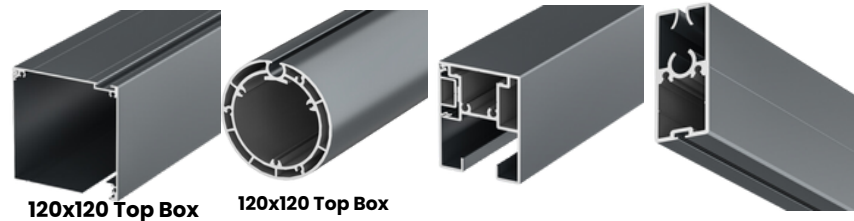

Integrated Controller

Integrated Controller

Wire Outlet from Post Bottom

The Alucit Pergo M8 Controller is designed as a hub that allows controlling the pergola motors, LED strip lights and ziptrack blind motors in just one remote solution. It's easy to replace or maintain, since this controller is housed on inner cavity of the upper post and invisible from sight.

Concealed Base Plate

The Alucit Pergo M8 is supplied with a streamlined and sleek foot cover to keep the post base plate and anchor bolts invisible. The bottom of the side rail from ziptrack blinds is beautifully designed to allow a perfect no-gap-match on the notch.

Optional Motorised / Manual Ziptrack Blind on 4m Side

120x120 Top Box

120x120 Top Box

Material: 6063 T6 Aluminium

Operation: Tubular blind motor to control rolling up / down.

Finishing Color available: RAL 7016 Anthracite Grey for frame + RAL 9016 Traffic White for blade. Full Grey or Full White also available.