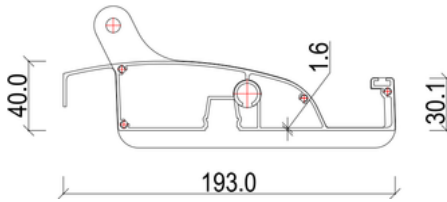

Pricing and Loading Quantity: Motorized Design with Same Remote Control for Pergola and LED Lights

Beam Gutter Integration:
 200 x 123 x 3.0mm
 * No Need to Put Silicone Sealant
 * Reinforced Beam with Invisible Pivot Holders.

Louver Blade:
 193 x 40 x 1.6mm
 *Design with/without LED Fit-in-groove

Control Rod: 20 x 20 x 2mm
 Industry-leading strong design with fixing bolts invisible from outside.

Post / Column: 150 x 150 x 2mm
 Innovative Post design with separate cavity to run the electric wire inside.

Product Catalogue

Picture	No. Of Posts	Sizes in M8 (mm)		
		Width	Length	Height
	04	3000	3000	2800
	04	3000	4000	2800
	04	3000	5000	2800
	04	3000	6000	2800
	04	3500	4000	2800
	04	3500	5000	2800
	04	3500	6000	2800
	04	4000	4000	2800
	04	4000	5000	2800
	04	4000	6000	2800
	06	3000	7000	2800
	06	3000	8000	2800
	06	3500	7000	2800
	06	3500	8000	2800
	06	4000	8000	2800

Data \ Model		PERGO-Y	PERGO-M8	PERGO-T500
Blade	Type	Flat Blade	Flat Blade	Aerofoil Blade
	Specification	158 x 33 x 1.3mm	190 x 40 x 1.6/1.7mm	202 x 50 x 2.0mm
	Reference			
Post	Specification	120 x 120 x 1.6mm	150 x 150 x 2.0mm	127 x 127 x 2.0mm
	Reference			
Beam & Gutter	Specification	175 x 93 x 1.5mm	200 x 123 x 3.0mm	230 x 39.2 x 2.5mm & 120 x 85 x 2.0mm
	Reference			
Control Rod	Specification	20 x 20 x 2.0mm	20 x 20 x 2.0mm	35 x 8.6 x 2.0mm
	Reference	Square Tube 	Square Tube 	L Bar 
Maximum Dimensions with 4 Posts		Width 3m x Projection 4m	Width 4m x Projection 6m	Width 4.5m x Projection 6m
Surface Treatment		AkzoNobel Brand w/ 7 Yrs Warranty	AkzoNobel Brand w/ 10 Yrs Warrant	Domestic Brand w/ 7 Yrs Warrant
Operation	Motorized	✓	✓	✓
	Manual	✗	Available soon	✓
Color Options		RAL9016 Traffic White, RAL7016 Anthracite Grey	RAL9016 Traffic White, RAL7016 Anthracite Grey, RAL9005 Jet Black	RAL9016 Traffic White, RAL7016 Anthracite Grey
Motor	Brand	HZ	HZ	HZ
	Voltage	110V~220V	110V~220V	110V~220V
	Waterproof Protection Level	IP67	IP67	IP67
Max Sqm For 1 Motor Controlling		16 m ²	32 m ²	40 m ²