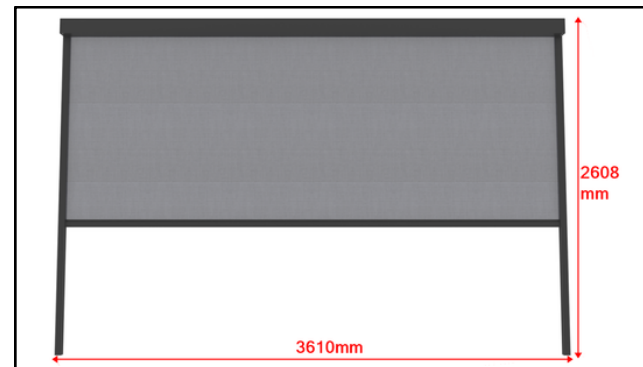

Material: 6063 T6 Aluminium

Operation: Tubular blind motor to control rolling up / down.

Finishing Color available: RAL 7016 Anthracite Grey for frame + RAL 9016 Traffic White for blade. Full Grey or Full White also available.

Pricing and Loading Quantity: Motorized Design with Same Remote Control for Pergola and LED Lights