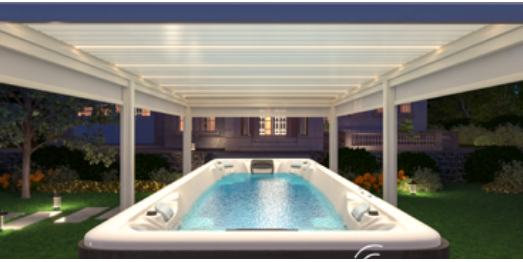

How it Works

Alucit Pergo M8 louvered roofs can be installed to enhance any outdoor area, offering protection from the rain, and 100% utility of open spaces throughout all seasons.

Applications include coverage over various areas like:

Jacuzzi | Swimming Pool | Outdoor Seating | Entrance Canopy | Porch | Garden | Courtyard

A Wide Range of Stunning Features

- Can accept **bespoke design** to suit various project demands.
- The louvers can rotate from **0° fully closing** to **110° fully opening**.
- The louvers come with a weather strip to keep them **100% waterproof** when it rains.
- Standard **dimnable LED** strip lights (in between 3000K warm and 6000K cold color).
- The whole framework is made of **6063-T6 aluminium alloy** with great rigidity.
- Innovative and patented post design with **dual cavities to separate the water from the electricity** for outdoor safety use.
- The interlocking post and beam allows **greater structural stability and rigidity**.
- The pergola roof is fabricated as modular units to ensure **user-friendly, easy and quick assembly**.
- The structure offers **cost-savings** for your projects.