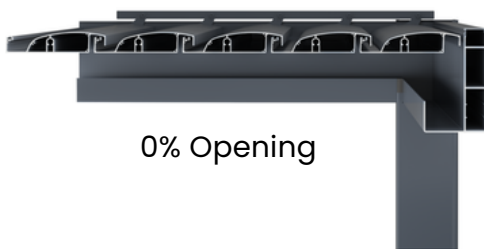

ALUCIT PERGO M8

Aluminium Louvered Roofs

Alucit Pergo M8 is a new advanced model of Alucit Louvered Roofs. The product is made up of aluminium. It is sleek and offers a lot of modern benefits in installation and longevity. The louvers open on their axis at 110° , making the sky visible and enhancing the vision and feeling of being outdoors.

How it Works

Alucit Pergo M8 louvered roofs can be installed to enhance any outdoor area, offering protection from the rain, and 100% utility of open spaces throughout all seasons.

Applications include coverage over various areas like:

Jacuzzi | Swimming Pool | Outdoor Seating | Entrance Canopy | Porch | Garden | Courtyard

A Wide Range of Stunning Features

- Can accept **bespoke design** to suit various project demands.
- The louvers can rotate from **0° fully closing** to **110° fully opening**.
- The louvers come with a weather strip to keep them **100% waterproof** when it rains.
- Standard **dimnable LED** strip lights (in between 3000K warm and 6000K cold color).
- The whole framework is made of **6063-T6 aluminium alloy** with great rigidity.
- Innovative and patented post design with **dual cavities to separate the water from the electricity** for outdoor safety use.
- The interlocking post and beam allows **greater structural stability and rigidity**.
- The pergola roof is fabricated as modular units to ensure **user-friendly, easy and quick assembly**.
- The structure offers **cost-savings** for your projects.

Louver Blade:
 193 x 40 x 1.6mm
 *Design with/without LED Fit-in-groove

Control Rod: 20 x 20 x 2mm
 Industry-leading strong design with fixing bolts invisible from outside.

Post / Column: 150 x 150 x 2mm
 Innovative Post design with separate cavity to run the electric wire inside.