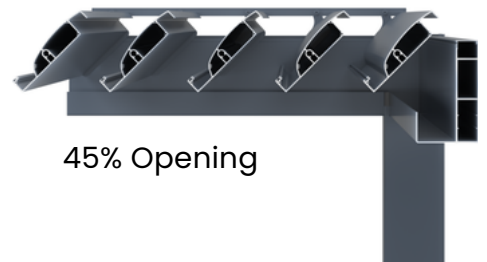

ALUCIT PERGO M8

Aluminium Louvered Roofs

Alucit Pergo M8 is a new advanced model of Alucit Louvered Roofs. The product is made up of aluminium. It is sleek and offers a lot of modern benefits in installation and longevity. The louvers open on their axis at 110° , making the sky visible and enhancing the vision and feeling of being outdoors.

How it Works

Alucit Pergo M8 louvered roofs can be installed to enhance any outdoor area, offering protection from the rain, and 100% utility of open spaces throughout all seasons.

Applications include coverage over various areas like:

Jacuzzi | Swimming Pool | Outdoor Seating | Entrance Canopy | Porch | Garden | Courtyard

A Wide Range of Stunning Features

- Can accept **bespoke design** to suit various project demands.
- The louvers can rotate from **0° fully closing** to **110° fully opening**.
- The louvers come with a weather strip to keep them **100% waterproof** when it rains.
- Standard **dimnable LED** strip lights (in between 3000K warm and 6000K cold color).
- The whole framework is made of **6063-T6 aluminium alloy** with great rigidity.
- Innovative and patented post design with **dual cavities to separate the water from the electricity** for outdoor safety use.
- The interlocking post and beam allows **greater structural stability and rigidity**.
- The pergola roof is fabricated as modular units to ensure **user-friendly, easy and quick assembly**.
- The structure offers **cost-savings** for your projects.

Louver Blade:
 193 x 40 x 1.6mm
 *Design with/without LED Fit-in-groove

Control Rod: 20 x 20 x 2mm
 Industry-leading strong design with fixing bolts invisible from outside.

Post / Column: 150 x 150 x 2mm
 Innovative Post design with separate cavity to run the electric wire inside.