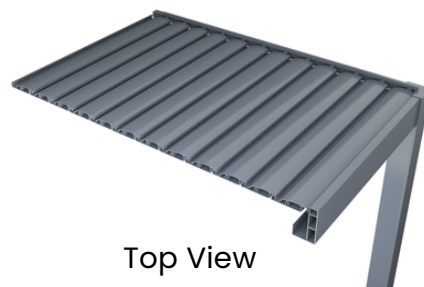

ALUCIT PERGO M8

Aluminium Louvered Roofs

Alucit Pergo M8 is a new advanced model of Alucit Louvered Roofs. The product is made up of aluminium. It is sleek and offers a lot of modern benefits in installation and longevity. The louvers open on their axis at 110° , making the sky visible and enhancing the vision and feeling of being outdoors.

How it Works

Alucit Pergo M8 louvered roofs can be installed to enhance any outdoor area, offering protection from the rain, and 100% utility of open spaces throughout all seasons.

Applications include coverage over various areas like:

Jacuzzi | Swimming Pool | Outdoor Seating | Entrance Canopy | Porch | Garden | Courtyard

A Wide Range of Stunning Features

- Can accept **bespoke design** to suit various project demands.
- The louvers can rotate from **0° fully closing** to **110° fully opening**.
- The louvers come with a weather strip to keep them **100% waterproof** when it rains.
- Standard **dimnable LED** strip lights (in between 3000K warm and 6000K cold color).
- The whole framework is made of **6063-T6 aluminium alloy** with great rigidity.
- Innovative and patented post design with **dual cavities to separate the water from the electricity** for outdoor safety use.
- The interlocking post and beam allows **greater structural stability and rigidity**.
- The pergola roof is fabricated as modular units to ensure **user-friendly, easy and quick assembly**.
- The structure offers **cost-savings** for your projects.