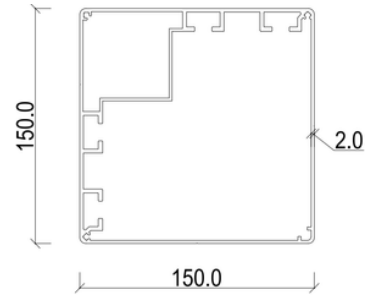

Pricing and Loading Quantity: Motorized Design with Same Remote Control for Pergola and LED Lights

Beam Gutter Integration:
 200 x 123 x 3.0mm
 * No Need to Put Silicone Sealant
 * Reinforced Beam with Invisible Pivot Holders.

Louver Blade:
 193 x 40 x 1.6mm
 *Design with/without LED Fit-in-groove

Control Rod: 20 x 20 x 2mm
 Industry-leading strong design with fixing bolts invisible from outside.

Post / Column: 150 x 150 x 2mm
 Innovative Post design with separate cavity to run the electric wire inside.

Product Catalogue

Picture	No. Of Posts	Sizes in M8 (mm)		
		Width	Length	Height
	04	3000	3000	2800
	04	3000	4000	2800
	04	3000	5000	2800
	04	3000	6000	2800
	04	3500	4000	2800
	04	3500	5000	2800
	04	3500	6000	2800
	04	4000	4000	2800
	04	4000	5000	2800
	04	4000	6000	2800
	06	3000	7000	2800
	06	3000	8000	2800
	06	3500	7000	2800
	06	3500	8000	2800
	06	4000	8000	2800

Data \ Model		PERGO-Y	PERGO-M8	PERGO-T500
Blade	Type	Flat Blade	Flat Blade	Aerofoil Blade
	Specification	158 x 33 x 1.3mm	190 x 40 x 1.6/1.7mm	202 x 50 x 2.0mm
	Reference			
Post	Specification	120 x 120 x 1.6mm	150 x 150 x 2.0mm	127 x 127 x 2.0mm
	Reference			
Beam & Gutter	Specification	175 x 93 x 1.5mm	200 x 123 x 3.0mm	230 x 39.2 x 2.5mm & 120 x 85 x 2.0mm
	Reference			
Control Rod	Specification	20 x 20 x 2.0mm	20 x 20 x 2.0mm	35 x 8.6 x 2.0mm
	Reference	Square Tube 	Square Tube 	L Bar 
Maximum Dimensions with 4 Posts		Width 3m x Projection 4m	Width 4m x Projection 6m	Width 4.5m x Projection 6m
Surface Treatment		AkzoNobel Brand w/ 7 Yrs Warranty	AkzoNobel Brand w/ 10 Yrs Warrant	Domestic Brand w/ 7 Yrs Warrant
Operation	Motorized	✓	✓	✓
	Manual	✗	Available soon	✓
Color Options		RAL9016 Traffic White, RAL7016 Anthracite Grey	RAL9016 Traffic White, RAL7016 Anthracite Grey, RAL9005 Jet Black	RAL9016 Traffic White, RAL7016 Anthracite Grey
Motor	Brand	HZ	HZ	HZ
	Voltage	110V~220V	110V~220V	110V~220V
	Waterproof Protection Level	IP67	IP67	IP67
Max Sqm For 1 Motor Controlling		16 m ²	32 m ²	40 m ²