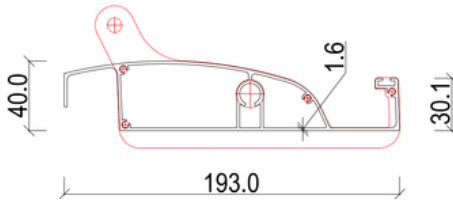

Pricing and Loading Quantity: Motorized Design with Same Remote Control for Pergola and LED Lights

Beam Gutter Integration:
 200 x 123 x 3.0mm
 * No Need to Put Silicone Sealant
 * Reinforced Beam with Invisible Pivot Holders.

Louver Blade:
 193 x 40 x 1.6mm
 *Design with/without LED Fit-in-groove

Control Rod: 20 x 20 x 2mm
 Industry-leading strong design with fixing bolts invisible from outside.

Post / Column: 150 x 150 x 2mm
 Innovative Post design with separate cavity to run the electric wire inside.

Product Catalogue

Picture	No. Of Posts	Sizes in M8 (mm)		
		Width	Length	Height
	04	3000	3000	2800
	04	3000	4000	2800
	04	3000	5000	2800
	04	3000	6000	2800
	04	3500	4000	2800
	04	3500	5000	2800
	04	3500	6000	2800
	04	4000	4000	2800
	04	4000	5000	2800
	04	4000	6000	2800
	06	3000	7000	2800
	06	3000	8000	2800
	06	3500	7000	2800
	06	3500	8000	2800
	06	4000	8000	2800

Data \ Model		PERGO-Y	PERGO-M8	PERGO-T500
Blade	Type	Flat Blade	Flat Blade	Aerofoil Blade
	Specification	158 x 33 x 1.3mm	190 x 40 x 1.6/1.7mm	202 x 50 x 2.0mm
	Reference			
Post	Specification	120 x 120 x 1.6mm	150 x 150 x 2.0mm	127 x 127 x 2.0mm
	Reference			
Beam & Gutter	Specification	175 x 93 x 1.5mm	200 x 123 x 3.0mm	230 x 39.2 x 2.5mm & 120 x 85 x 2.0mm
	Reference			
Control Rod	Specification	20 x 20 x 2.0mm	20 x 20 x 2.0mm	35 x 8.6 x 2.0mm
	Reference	Square Tube 	Square Tube 	L Bar 
Maximum Dimensions with 4 Posts		Width 3m x Projection 4m	Width 4m x Projection 6m	Width 4.5m x Projection 6m
Surface Treatment		AkzoNobel Brand w/ 7 Yrs Warranty	AkzoNobel Brand w/ 10 Yrs Warrant	Domestic Brand w/ 7 Yrs Warrant
Operation	Motorized	✓	✓	✓
	Manual	✗	Available soon	✓
Color Options		RAL9016 Traffic White, RAL7016 Anthracite Grey	RAL9016 Traffic White, RAL7016 Anthracite Grey, RAL9005 Jet Black	RAL9016 Traffic White, RAL7016 Anthracite Grey
Motor	Brand	HZ	HZ	HZ
	Voltage	110V~220V	110V~220V	110V~220V
	Waterproof Protection Level	IP67	IP67	IP67
Max Sqm For 1 Motor Controlling		16 m ²	32 m ²	40 m ²