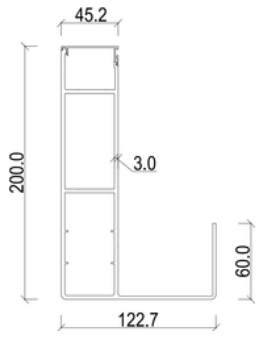

Pricing and Loading Quantity: Motorized Design with Same Remote Control for Pergola and LED Lights

Beam Gutter Integration:
 200 x 123 x 3.0mm
 * No Need to Put Silicone Sealant
 * Reinforced Beam with Invisible Pivot Holders.

Louver Blade:
 193 x 40 x 1.6mm
 *Design with/without LED Fit-in-groove

Control Rod: 20 x 20 x 2mm
 Industry-leading strong design with fixing bolts invisible from outside.

Post / Column: 150 x 150 x 2mm
 Innovative Post design with separate cavity to run the electric wire inside.

Product Catalogue

Picture	No. Of Posts	Sizes in M8 (mm)		
		Width	Length	Height
	04	3000	3000	2800
	04	3000	4000	2800
	04	3000	5000	2800
	04	3000	6000	2800
	04	3500	4000	2800
	04	3500	5000	2800
	04	3500	6000	2800
	04	4000	4000	2800
	04	4000	5000	2800
	04	4000	6000	2800
	06	3000	7000	2800
	06	3000	8000	2800
	06	3500	7000	2800
	06	3500	8000	2800
	06	4000	8000	2800

Data \ Model		PERGO-Y	PERGO-M8	PERGO-T500
Blade	Type	Flat Blade	Flat Blade	Aerofoil Blade
	Specification	158 x 33 x 1.3mm	190 x 40 x 1.6/1.7mm	202 x 50 x 2.0mm
	Reference			
Post	Specification	120 x 120 x 1.6mm	150 x 150 x 2.0mm	127 x 127 x 2.0mm
	Reference			
Beam & Gutter	Specification	175 x 93 x 1.5mm	200 x 123 x 3.0mm	230 x 39.2 x 2.5mm & 120 x 85 x 2.0mm
	Reference			
Control Rod	Specification	20 x 20 x 2.0mm	20 x 20 x 2.0mm	35 x 8.6 x 2.0mm
	Reference	Square Tube 	Square Tube 	L Bar 
Maximum Dimensions with 4 Posts		Width 3m x Projection 4m	Width 4m x Projection 6m	Width 4.5m x Projection 6m
Surface Treatment		AkzoNobel Brand w/ 7 Yrs Warranty	AkzoNobel Brand w/ 10 Yrs Warrant	Domestic Brand w/ 7 Yrs Warrant
Operation	Motorized	✓	✓	✓
	Manual	✗	Available soon	✓
Color Options		RAL9016 Traffic White, RAL7016 Anthracite Grey	RAL9016 Traffic White, RAL7016 Anthracite Grey, RAL9005 Jet Black	RAL9016 Traffic White, RAL7016 Anthracite Grey
Motor	Brand	HZ	HZ	HZ
	Voltage	110V~220V	110V~220V	110V~220V
	Waterproof Protection Level	IP67	IP67	IP67
Max Sqm For 1 Motor Controlling		16 m ²	32 m ²	40 m ²