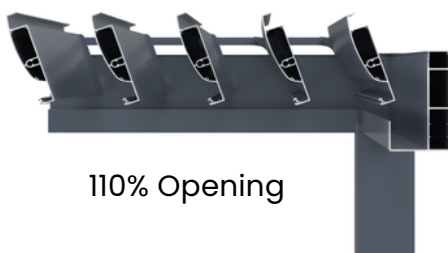

ALUCIT PERGO M8

Aluminium Louvered Roofs

Alucit Pergo M8 is a new advanced model of Alucit Louvered Roofs. The product is made up of aluminium. It is sleek and offers a lot of modern benefits in installation and longevity. The louvers open on their axis at 110° , making the sky visible and enhancing the vision and feeling of being outdoors.

How it Works

Alucit Pergo M8 louvered roofs can be installed to enhance any outdoor area, offering protection from the rain, and 100% utility of open spaces throughout all seasons.

Applications include coverage over various areas like:

Jacuzzi | Swimming Pool | Outdoor Seating | Entrance Canopy | Porch | Garden | Courtyard

A Wide Range of Stunning Features

- Can accept **bespoke design** to suit various project demands.
- The louvers can rotate from **0° fully closing** to **110° fully opening**.
- The louvers come with a weather strip to keep them **100% waterproof** when it rains.
- Standard **dimnable LED** strip lights (in between 3000K warm and 6000K cold color).
- The whole framework is made of **6063-T6 aluminium alloy** with great rigidity.
- Innovative and patented post design with **dual cavities to separate the water from the electricity** for outdoor safety use.
- The interlocking post and beam allows **greater structural stability and rigidity**.
- The pergola roof is fabricated as modular units to ensure **user-friendly, easy and quick assembly**.
- The structure offers **cost-savings** for your projects.

Integrated Controller

Integrated Controller

Wire Outlet from Post Bottom

The Alucit Pergo M8 Controller is designed as a hub that allows controlling the pergola motors, LED strip lights and ziptrack blind motors in just one remote solution. It's easy to replace or maintain, since this controller is housed on inner cavity of the upper post and invisible from sight.