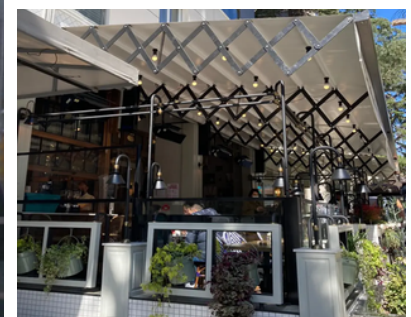

Citadel Scissor Awning

**MAKE YOUR
ENTRANCE ELEGENT**

Auditorium, Homes, Club
Houses, Hotels and more.

Follow Us

ROBUST STRUCTURE

Empowered by its resilient steel arms, the Citadel Scissor Awning stands out as a remarkably durable and robust addition. Engineered to effortlessly withstand varying weather conditions, including sun, rain, and wind, our awning ensures unwavering performance and longevity. Trust Citadel Building System to provide you with a reliable and enduring outdoor solution."

Stability In Wind

Rain Protection

Protection from Sun

OPTIMAL OUTDOOR SOLUTION FOR EXPANSIVE SPACES

The Citadel Scissor Awning, stands as the premier choice for large outdoor areas. Ideal for spaces like hotel patios, restaurants, and cafes, Citadel Building Private Limited brings you the perfect outdoor solution tailored for spacious settings.

**ELEVATE YOUR OUTDOOR EXPERIENCE
WITH CITADEL SCISSOR AWNING**

 YOUR LOGO IS HERE

BRAND & LOGO PRINTING

It is feasible to leverage promotional opportunities by featuring our brand and logo on the front facade for advertising purposes

AESTHETIC APPEARANCE

Extending to large areas thanks to its scissor arms, Citadel Scissor Awning offers a more aesthetic appearance compared to its competitors by creating small, closed area when collected. **We can achieve a projection of up to 8 meters and length of up to 8 meter with this system.**