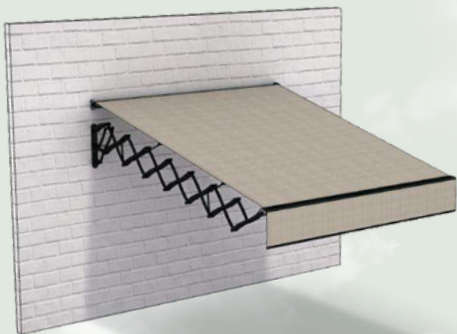

Product Components

Wireless Convenience at Your Fingertips

Experience the ultimate ease of control with our scissor awning's remote functionality. The cutting-edge remote control system empowers you to effortlessly manage your outdoor space with just a click.

Both Remote
Controlled