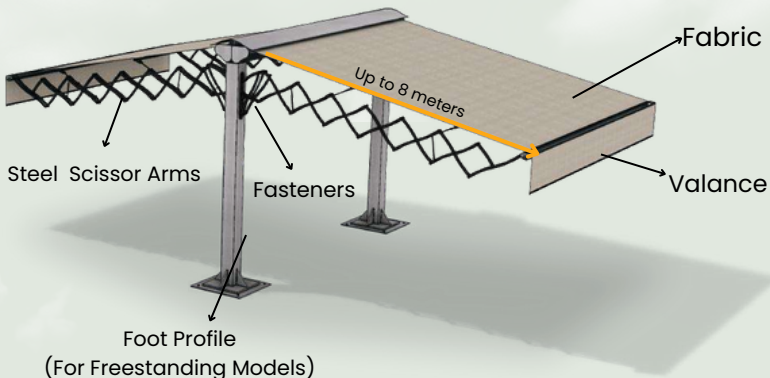

CLASSIC or MODERN STYLE

Citadel Scissor Awning – a fundamental yet versatile model. Customize your spaces with a timeless or contemporary appearance, choosing from a variety of fabric colors. Elevate the experience by adding optional features like heaters, sound systems, and lighting, seamlessly integrated onto our sturdy steel arms."

AWNINGS WITH A PRECISION CUT

Product Components

Wireless Convenience at Your Fingertips

Experience the ultimate ease of control with our scissor awning's remote functionality. The cutting-edge remote control system empowers you to effortlessly manage your outdoor space with just a click.

Both Remote
Controlled

RAINPROOF

**SUN
PROTECTION**

Our awnings are meticulously crafted to provide unparalleled protection against both rain and harmful UV rays.

TECHNICAL SPECIFICATION

Width:	4-8 meters
Expansion:	3-8 meters
Scissor Arm Profile:	Steel or Stainless Steel
Textile Options:	Acrylic Fabric / PVC
Profile Colour Options:	Global RAL Chart
Control:	Remote-Controlled
Motor.	European Origin