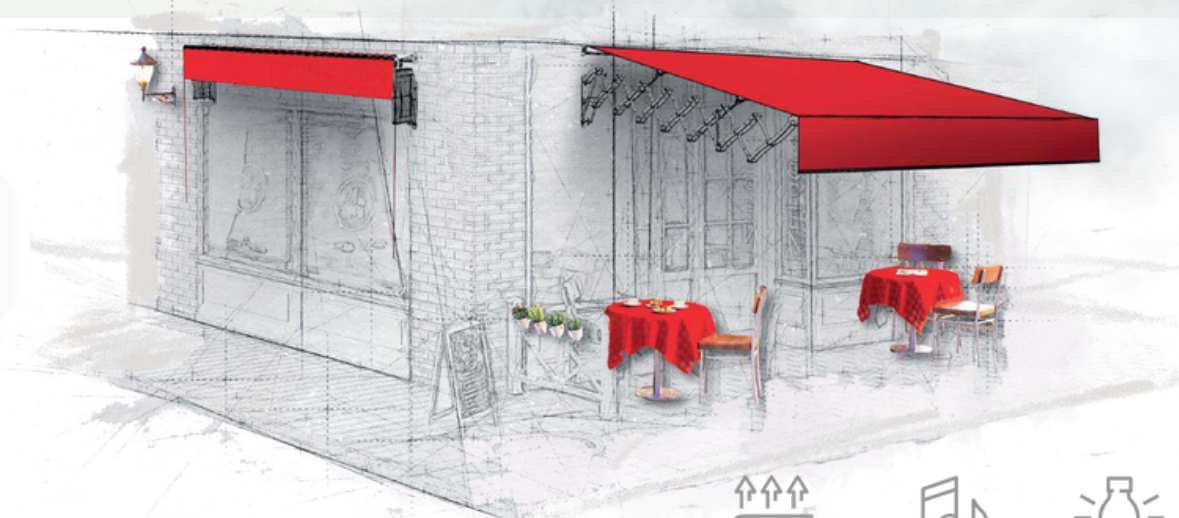

Citadel Scissor Awning

**MAKE YOUR
ENTRANCE ELEGENT**

Auditorium, Homes, Club
Houses, Hotels and more.

Follow Us

ROBUST STRUCTURE

Empowered by its resilient steel arms, the Citadel Scissor Awning stands out as a remarkably durable and robust addition. Engineered to effortlessly withstand varying weather conditions, including sun, rain, and wind, our awning ensures unwavering performance and longevity. Trust Citadel Building System to provide you with a reliable and enduring outdoor solution."

**ELEVATE YOUR OUTDOOR EXPERIENCE
WITH CITADEL SCISSOR AWNING**

 YOUR LOGO IS HERE

BRAND & LOGO PRINTING

It is feasible to leverage promotional opportunities by featuring our brand and logo on the front facade for advertising purposes

AESTHETIC APPEARANCE

Extending to large areas thanks to its scissor arms, Citadel Scissor Awning offers a more aesthetic appearance compared to its competitors by creating small, closed area when collected. **We can achieve a projection of up to 8 meters and length of up to 8 meter with this system.**

CLASSIC or MODERN STYLE

Citadel Scissor Awning – a fundamental yet versatile model. Customize your spaces with a timeless or contemporary appearance, choosing from a variety of fabric colors. Elevate the experience by adding optional features like heaters, sound systems, and lighting, seamlessly integrated onto our sturdy steel arms."