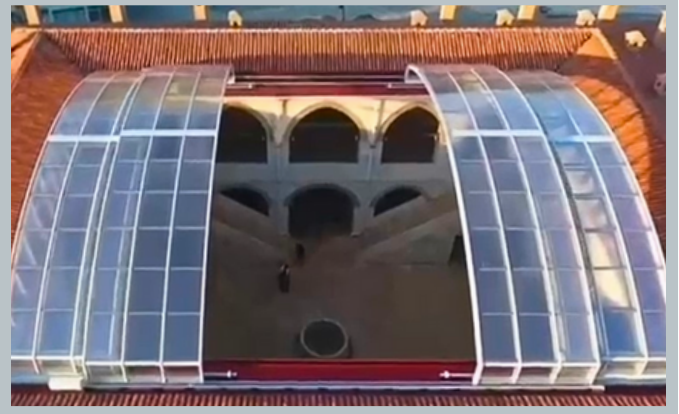

Reach out to the sky

Glass and Polycarbonate Retractable Roofs from CITADEL

The Pioneer in Openable Roofing in India

Enjoy your terrace, backyard, balcony, and swimming pool all year round. Enjoy the fresh air with your roof fully opened on warm days, and relax in the evening for dinner under the stars.

Citadel Retractable Roofs are completely **waterproof** and **windproof**, offering good insulation against the elements. They are strong and durable due to excellence in design of profiles.

A key advantage of our systems is the amount of clear opening – when fully retracted, at least **75%** of your space will be uncovered.

Visit our website to learn more about our products

www.citadelinfraas.com

Citadel Building Systems Pvt. Ltd.

Applications:

Courtyard Cover

Swimming Pool Cover

Restaurant Roof and Mall Roof

Features: