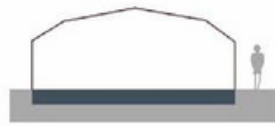

Product Design

Free-Standing Polygon H