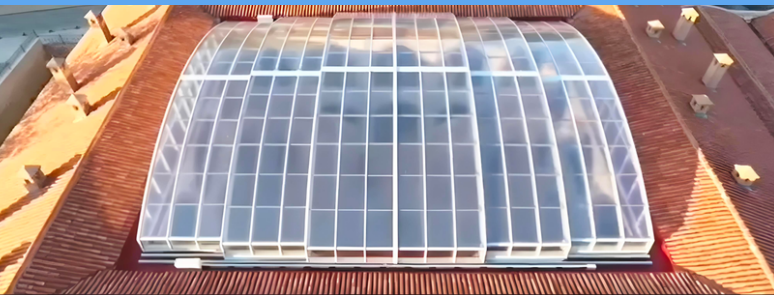

Reach out to the sky

Glass and Polycarbonate Retractable Roofs from CITADEL

The Pioneer in Openable Roofing in India

Enjoy your terrace, backyard, balcony, and swimming pool all year round. Enjoy the fresh air with your roof fully opened on warm days, and relax in the evening for dinner under the stars.

Citadel Retractable Roofs are completely **waterproof** and **windproof**, offering good insulation against the elements. They are strong and durable due to excellence in design of profiles.

A key advantage of our systems is the amount of clear opening – when fully retracted, at least **75%** of your space will be uncovered.

Visit our website to learn more about our products

www.citadelinfraas.com

Citadel Building Systems Pvt. Ltd.

Applications:

Courtyard Cover

Swimming Pool Cover

Restaurant Roof and Mall Roof

Features:

- **Aluminium Sections:** 6063-T5 Industrial grade aluminium profile, Powder coated
- **Glass Specification:** Laminated Glass: (5mm + .76 PVB + 5mm) or Double Glazed
- **Standard Frame Color:** Dark Grey | Ivy White | Coffee Brown
- **Standard PC Panel Color:** Light Grey | Clear | Coffee Brown | Dark Grey
- **System:** Manual or Motorised
- **Lead Time:** 45 days