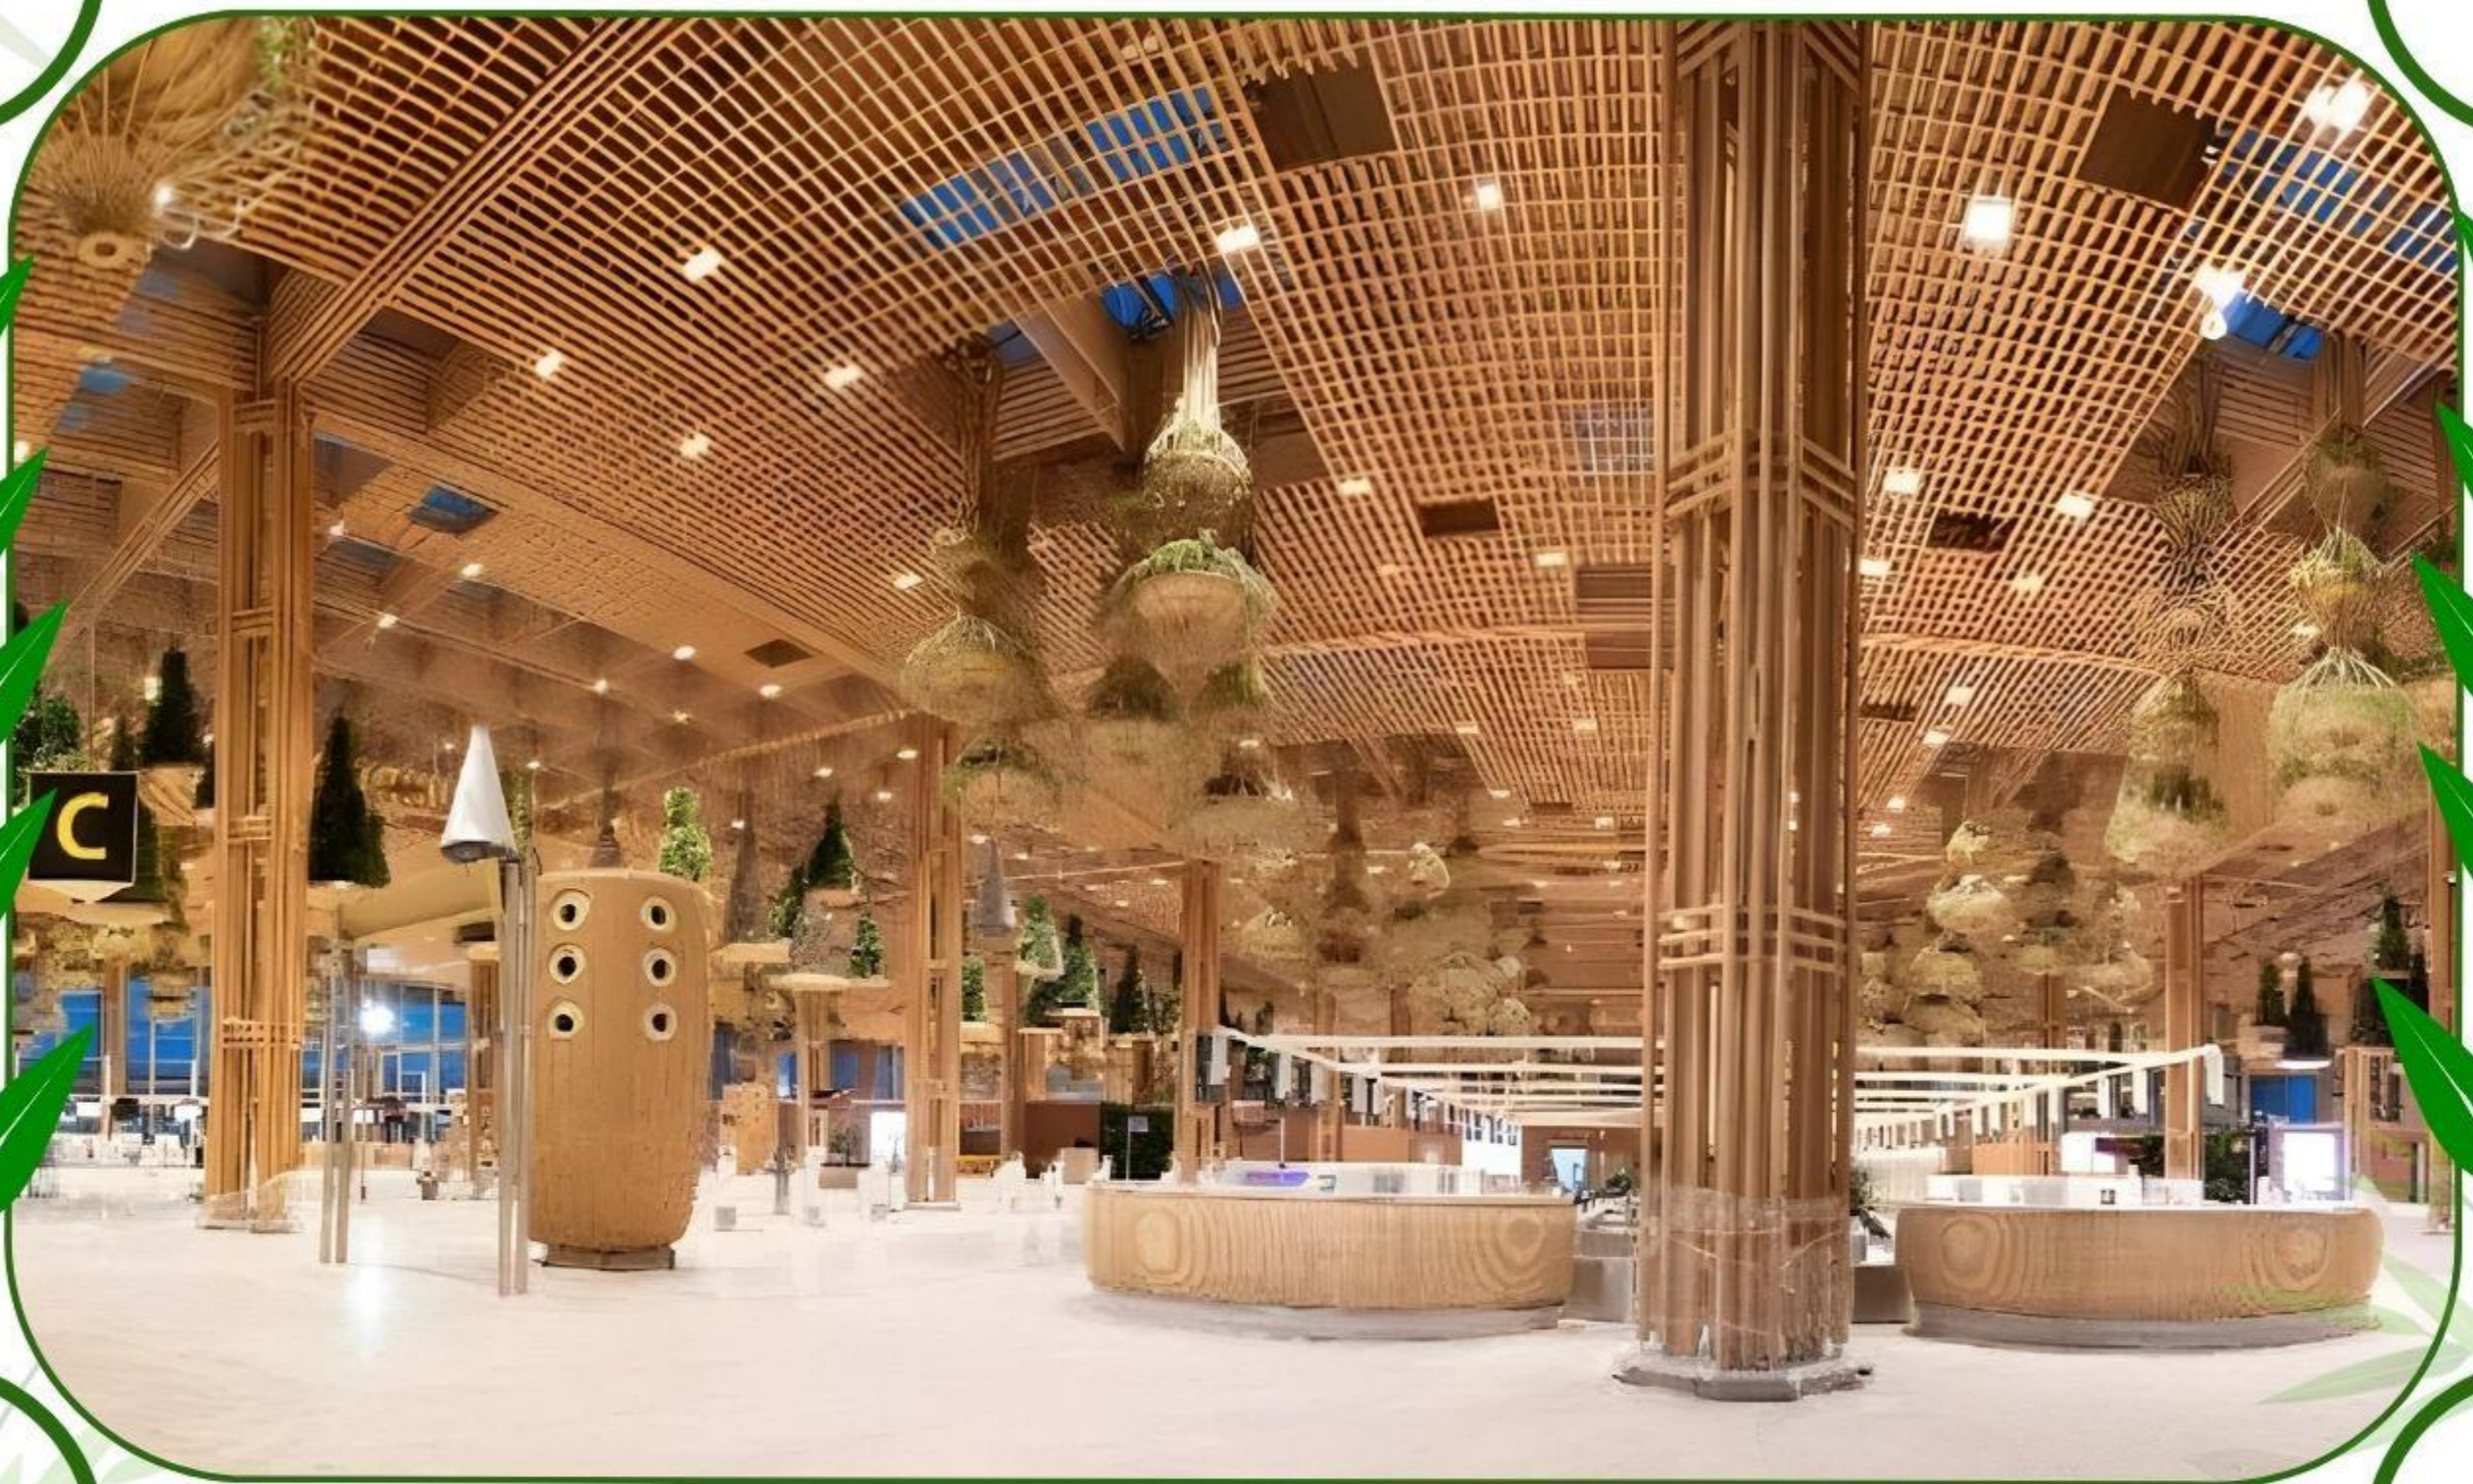

Application Of Bamboolium

Facade

Real Bamboo Facade is much sought after however it is not a long lasting solution. Bamboolium has all the properties of an exterior material, yet has the natural color, veins and nodes of real Bamboo. Hence it can be used without any doubt on external façade. The fitting system is evolved with an SS base plate to give a strong and tested fitting mechanism.